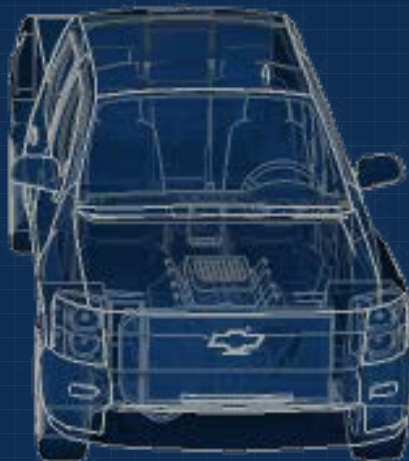

Trunk Mounted Storage

With the right trunk mount, you can optimize storage space and provide a clean, safe, and secure mounting surface for expensive radio and communications equipment.

K9 Transportation Units

Havis K9 units feature rounded corners and a heavy-duty white powder coat finish, which allows for improved canine entry and exit, as well as easy access for cleaning.

Prisoner Transport Units

Offered in four different lengths, the units allow you to transport a combination of six to twelve people in one to four compartments and still offers room for storage.

See the back page for universal products and recommended solutions for all Chevrolet Vehicles