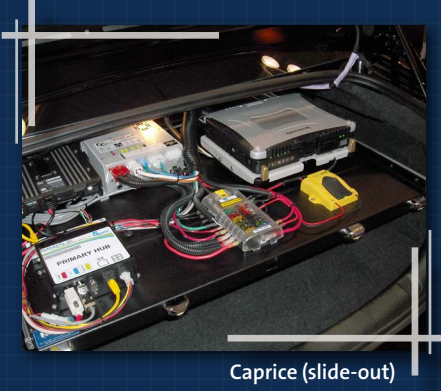

Caprice

Colorado/Canyon

Express G-Series Van

Impala

Chevrolet Tahoe/GMC Yukon

Caprice

Dash Monitor Mounts

The Havis Monitor Mount System utilizes interchangeable parts to mount your monitor and keyboard to any vehicle, without permanent modification.

Caprice

Express G-Series Van

Impala

Tahoe PPV

Caprice (slide-out)

Trunk Mounted Storage

With the right trunk mount, you can optimize storage space and provide a clean, safe, and secure mounting surface for expensive radio and communications equipment.