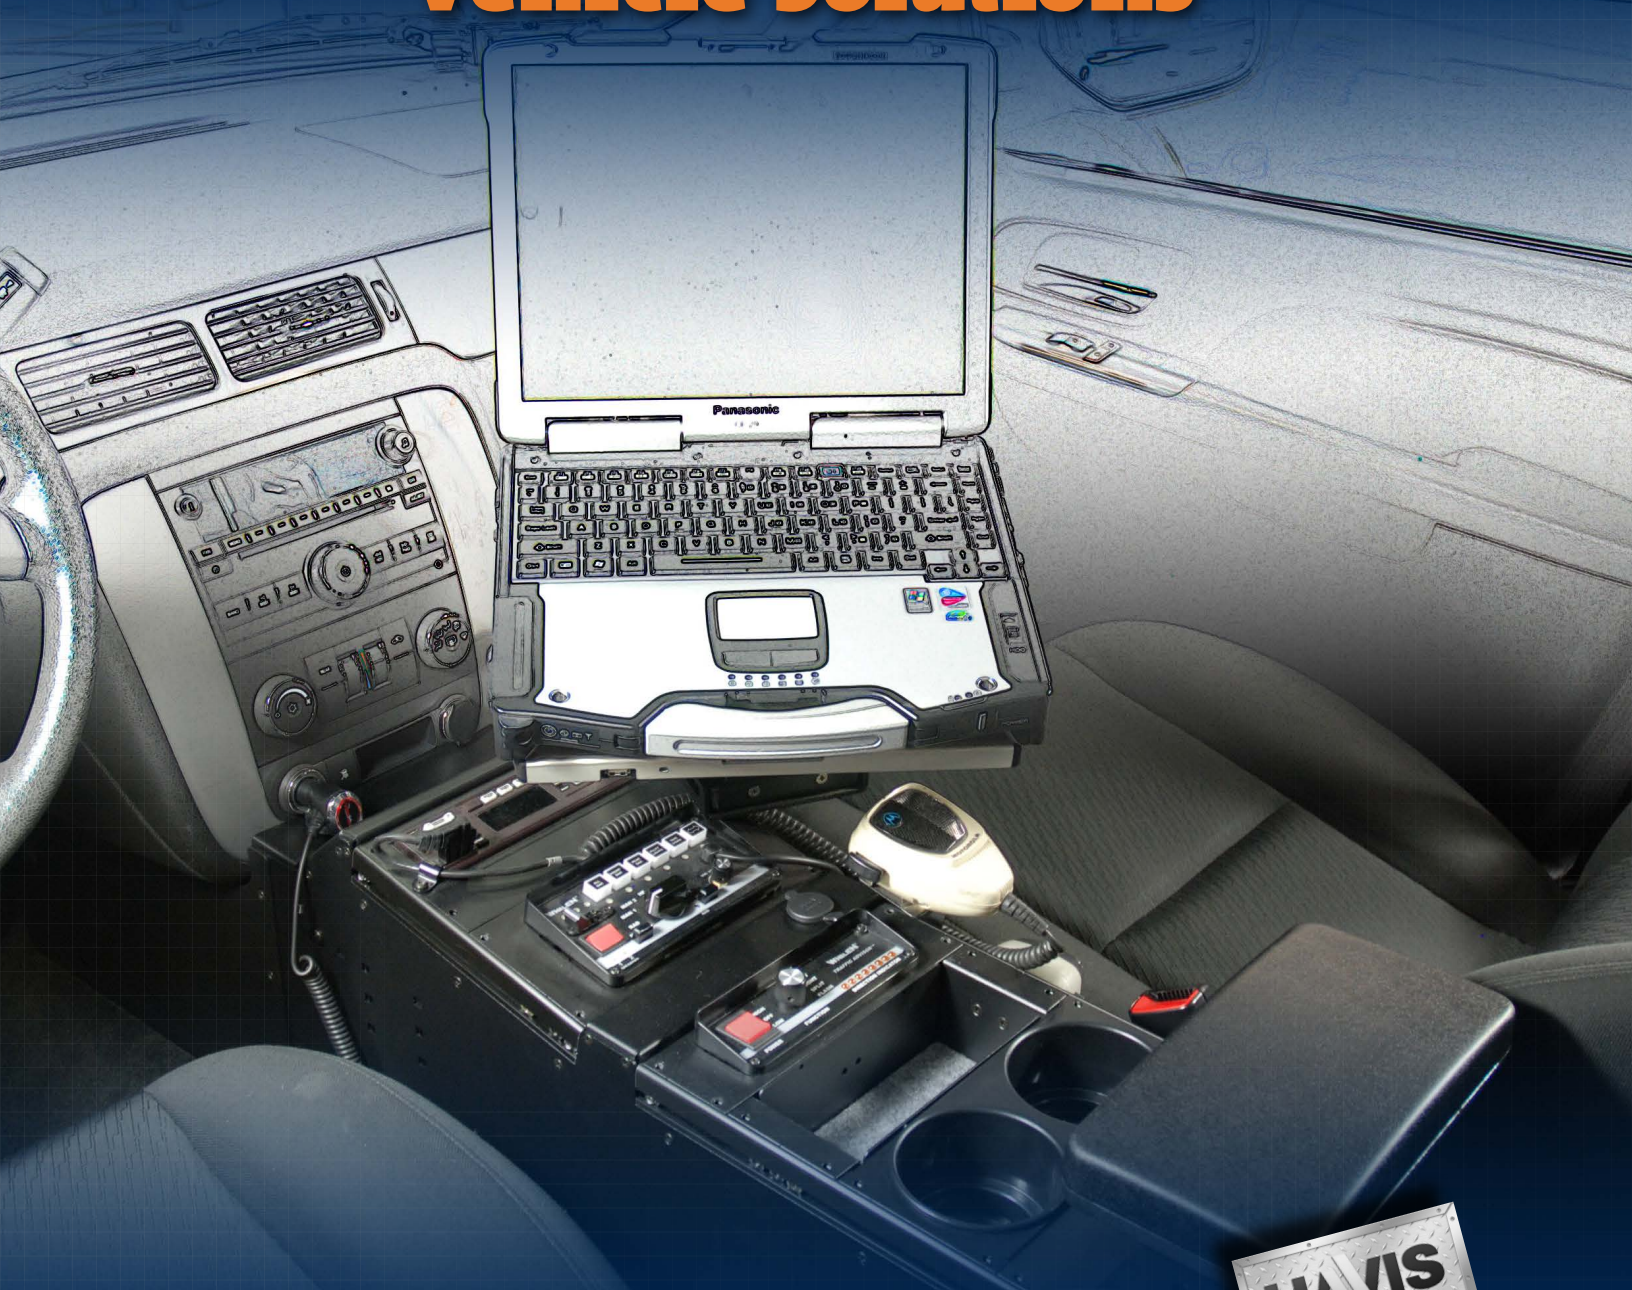

CHEVROLET

Vehicle Solutions

HAVIS
Productivity in motion

www.havis.com
800-524-9900

Chevrolet Vehicle Solutions

Caprice

Vehicle Specific Consoles

Our Vehicle Specific Consoles are designed to make installation easier by utilizing existing bolt locations, which removes the need to drill holes.

Impala

Tahoe PPV

Express G-Series Van

GMC Yukon

Heavy Duty Mounting Systems

Havis passenger side mounts are rugged, professional grade computer mounts that combine the perfect balance of strength, safety, and ultrasmooth operation.

Caprice

Colorado/Canyon

Express G-Series Van

Impala

Chevrolet Tahoe/GMC Yukon

Caprice

Dash Monitor Mounts

The Havis Monitor Mount System utilizes interchangeable parts to mount your monitor and keyboard to any vehicle, without permanent modification.

Caprice

Express G-Series Van

Impala

Tahoe PPV

Caprice (slide-out)

Trunk Mounted Storage

With the right trunk mount, you can optimize storage space and provide a clean, safe, and secure mounting surface for expensive radio and communications equipment.