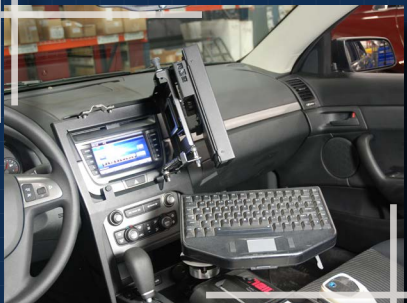

Impala

Tahoe PPV

Express G-Series Van

GMC Yukon

Heavy Duty Mounting Systems

Havis passenger side mounts are rugged, professional grade computer mounts that combine the perfect balance of strength, safety, and ultrasmooth operation.

Caprice

Colorado/Canyon

Express G-Series Van

Impala

Chevrolet Tahoe/GMC Yukon

Caprice

Dash Monitor Mounts

The Havis Monitor Mount System utilizes interchangeable parts to mount your monitor and keyboard to any vehicle, without permanent modification.

Caprice

Express G-Series Van

Impala

Tahoe PPV

Caprice (slide-out)

Trunk Mounted Storage

With the right trunk mount, you can optimize storage space and provide a clean, safe, and secure mounting surface for expensive radio and communications equipment.