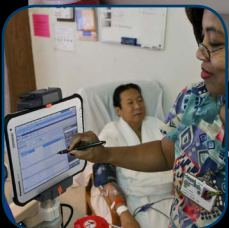

Fire & First Responders

Consoles, Computer & Tablet Mounts

First responders, fire fighters and EMS personnel are being asked to utilize computing solutions more and more. Havis helps improve these constant interactions with purpose-built equipment designed for the rigors of your industry.

Equipped with the most stable mounting platforms and the most versatile docking stations on the market, our fire and emergency medical service customers can respond to the demands of any situation.

Havis' ruggedized technology and advanced connectivity provide access to vital information while ensuring in-vehicle operator safety whether you are outfitting battalion chief vehicles or large fire/EMS apparatuses.

In life or death situations, you need reliable solutions. Havis products are tested to the highest standards.

"We are currently using 78 Havis docking stations for the Panasonic CF19 and CF31. The docks are located in fire engines, ambulances, community service trucks, police crime suppression units and police patrol units. They have been in the field for anywhere from 8 months to 3 years.

To date, we have experienced 100% up-time with absolutely no failures. Thank you for building a solid, reliable mount and data interface for our public safety mobile fleet.

Rob King, System Administrator