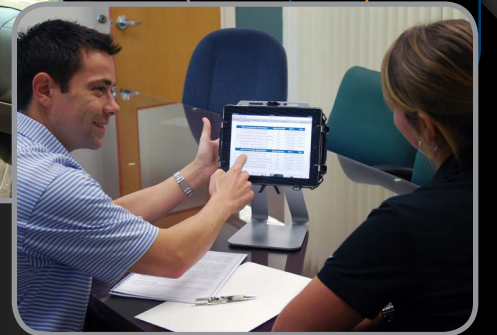

Insurance Agent

Sales & Pharmaceutical Reps

Motorcycle Patrol

Highway Safety & DOT Operations

Case Study: Extreme Storm Chasers, Oklahoma

Featured on Discovery Channel's popular Storm Chasers television series, the TornadoVideos.net (TVN) team specializes in extreme weather research and broadcast weather video. Led by meteorologist and Ph.D candidate Reed Timmer, the team's recent projects focus on sampling the turbulent core-flow region of tornadoes from the safety of their specially-designed armored research vehicle, affectionately known as *The Dominator*.