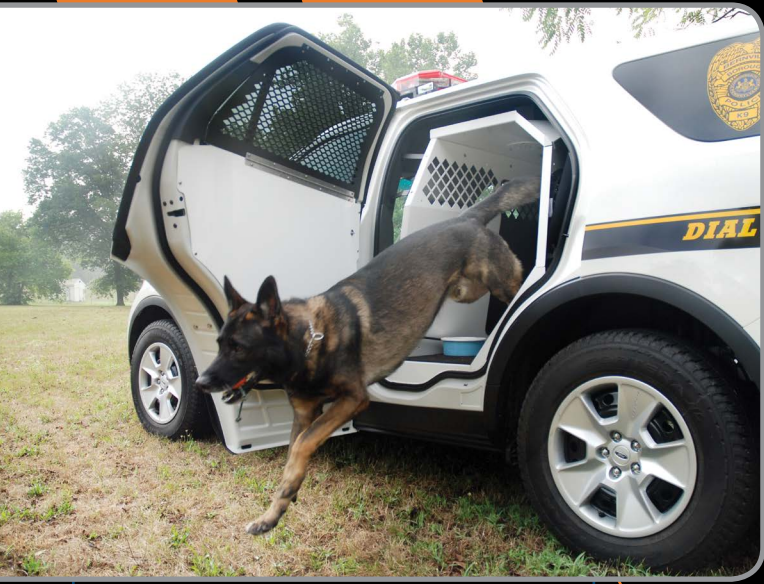

K9 & Inmate Transportation

Havis K9 units are available for both SUVs and sedans. (Bernville Police Department shown)

K9 Transportation Units

Havis' award winning K9 units are custom designed for each vehicle they serve. In addition to rounded corners and heavy-duty white powder coat finish, they feature new, larger side openings for improved canine entry and exit as well as trouble free access for cleaning.

Available for both sedans and SUVs, Havis has 30 different models of K9 inserts, including a combination prisoner transport/K9 unit for SUVs. These dual-purpose units allow you to carry both a K9 and a prisoner in one unit.

Additional options are available including air circulating fans, Door Pop and Heat alarm systems that ensure your dog's safety while on duty.